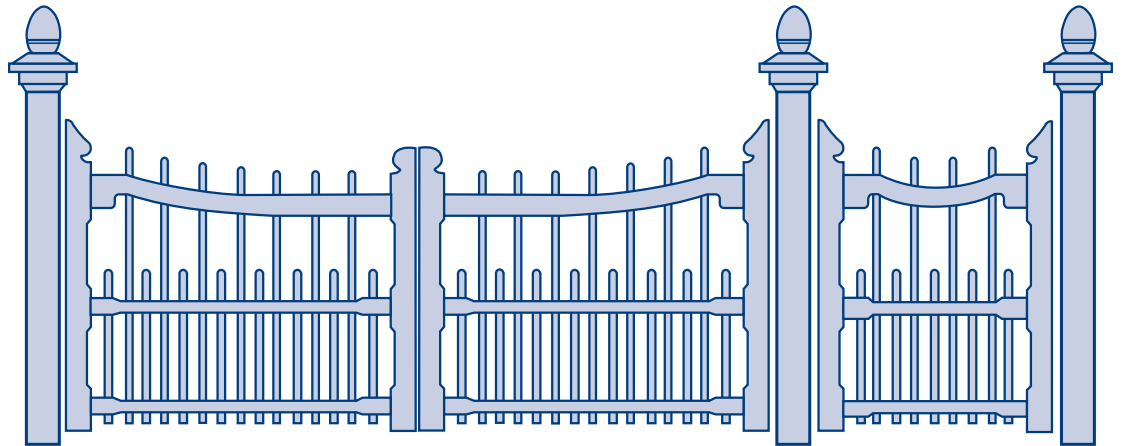

JOINERY

**COLONIAL**

**Single:**

Code **JG4SP**  
 Height (single) 1.3m  
 Width (single) 1.0m  
 Finish *Treated Paint Quality*  
 Availability **4-6 weeks**

**Double:**

Code **JG4DP**  
 Height 1.3m  
 Width 3.0m  
 Finish *Treated Paint Quality*  
 Availability **4-6 weeks**

**ARCHED COLONIAL**

**Single:**

Code **JG5SP**  
 Height (single) 1.3m  
 Width (single) 1.0m  
 Finish *Treated Paint Quality*  
 Availability **4-6 weeks**

**Double:**

Code **JG5DP**  
 Height 1.3m  
 Width 3.0m  
 Finish *Treated Paint Quality*  
 Availability **4-6 weeks**