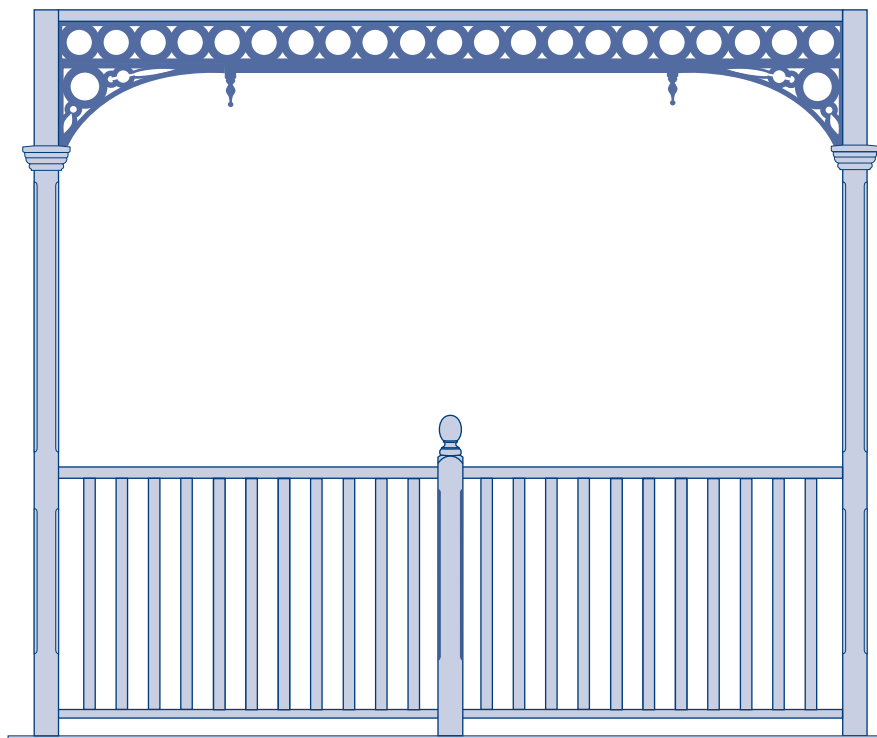

TURNINGS

The images below show some popular designs for Verandahs. Next to each one is a list of the components used and their product codes.

Product Shown Code Page Number Availability

**VILLA 5**

Villa Verandah with turned Balusters, Newell Posts, Fretwork Brackets, Lace & Teardrops:

Verandah Post	TVP2.7	45	in stock
Collar Mould	MLT	17	in stock
Hand Rail	MHR3T	19	in stock
Bottom Rail	MBR5T	21	in stock
Baluster	TBLM42T	44	in stock
Newell Post	TNPH	45	in stock
Fretwork Bracket	FBQ	54	in stock
Fretwork Lace	FLQ	54	in stock
Dressed Timber	T40/18T	22	in stock
Tear Drop	TTD42	51	in stock