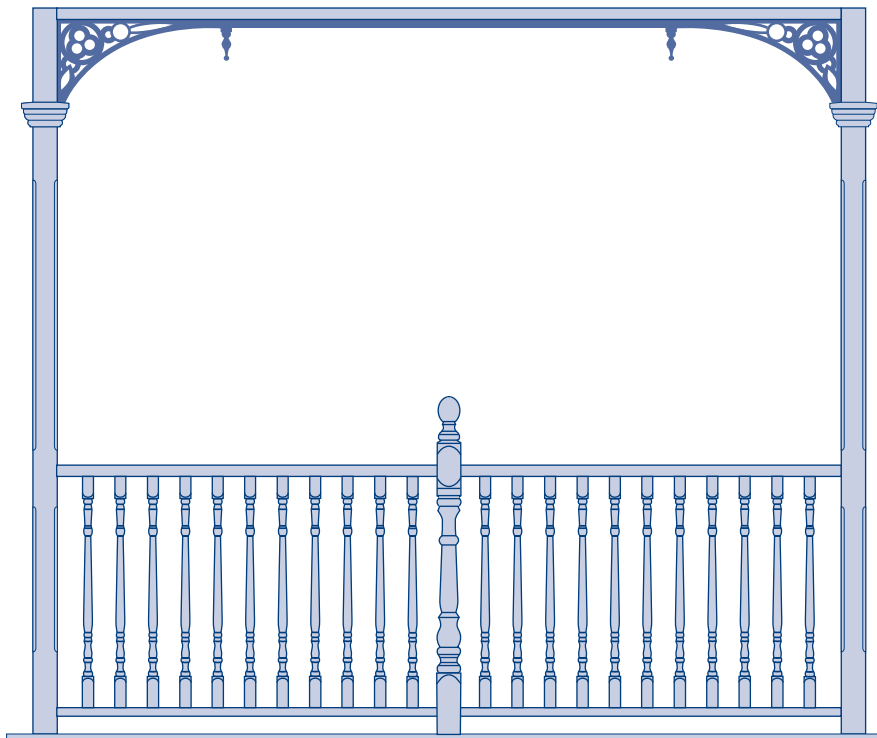

The images below show some popular designs for Verandahs. Next to each one is a list of the components used and their product codes.

Product Shown Code Page Number Availability

VILLA 1

Villa Verandah with turned Balusters, Newell Posts, Fretwork Brackets & Teardrops:

Verandah Post	TVP2.7	45	in stock
Collar Mould	MLT	17	in stock
Hand Rail	MHR3T	19	in stock
Bottom Rail	MBR5T	21	in stock
Baluster	TBLA42T	44	in stock
Newell Post	TNPA	45	in stock
Fretwork Bracket	FBH	54	in stock
Dressed Timber	T40/18T	22	in stock
Tear Drop	TTD42	51	in stock