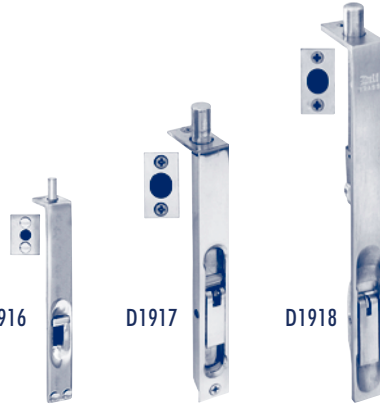

Code Finish Dimensions(mm) Availability
SLIDING (SOCKET) BOLTS
 Miles Nelson

262BR0850BP	Polished Brass	50mm	2-3 Days
262CP0850BP	Polished Chrome		2-3 Days
262SC0850BP	Satin Chrome		2-3 Days
262FB0850BP	Florentine Bronze		2-3 Days
262BR0875BP	Polished Brass	75mm	In Stock
262CP0875BP	Polished Chrome		In Stock
262SC0875BP	Satin Chrome		In Stock
262FB0875BP	Florentine Bronze		2-3 Days
262BR08100BP	Polished Brass	100mm	In Stock
262CP08100BP	Polished Chrome		In Stock
262SC08100BP	Satin Chrome		In Stock
262FB08100BP	Florentine Bronze		2-3 Days
262BR10150	Polished Brass	150mm	In Stock
262CP0150	Polished Chrome		In Stock
262SC10150	Satin Chrome		2-3 Days
262FB10150	Florentine Bronze		2-3 Days
262BR10200	Polished Brass	200mm	2-3 Days
262CP10200	Polished Chrome		2-3 Days
262SC10200	Satin Chrome		2-3 Days
262FB10200	Florentine Bronze		2-3 Days

NECKED SLIDING BOLTS
 Miles Nelson

269BR0850BP	Polished Brass	50mm	2-3 Days
269CP0850BP	Polished Chrome		2-3 Days
269SC0850BP	Satin Chrome		2-3 Days
269FB0850BP	Florentine Bronze		2-3 Days
269BR0875BP	Polished Brass	75mm	In Stock
269CP0875BP	Polished Chrome		In Stock
269SC0875BP	Satin Chrome		In Stock
269FB0875BP	Florentine Bronze		2-3 Days
269BR08100BP	Polished Brass	100mm	In Stock
269CP08100BP	Polished Chrome		In Stock
269SC08100BP	Satin Chrome		In Stock
269FB08100BP	Florentine Bronze		2-3 Days
269BR10150	Polished Brass	150mm	In Stock
269CP10150	Polished Chrome		In Stock
269SC10150	Satin Chrome		In Stock
269FB10150	Florentine Bronze		2-3 Days

FLUSH SLIDING BOLTS
 Miles Nelson

215BR08100	Polished Brass	100mm	In Stock
215SC08100	Satin Chrome		In Stock
215BR08150	Polished Brass	150mm	In Stock
215SC08150	Satin Chrome		In Stock

FLUSH NECKED SLIDING BOLTS
 Miles Nelson

216BR08100	Polished Brass	100mm	In Stock
216SC08100	Satin Chrome		In Stock
216BR108150	Polished Brass	150mm	In Stock
216SC108150	Satin Chrome		In Stock

Code Finish Dimensions(mm) Availability
FLUSH BOLTS