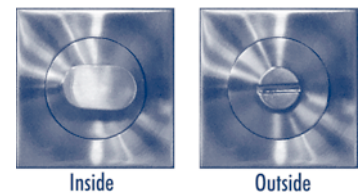

Vaughan Victorian  
D1017  
Polished Brass  
1-2 Days

Victorian  
D1018  
Polished Brass  
1-2 Days

**Code** **Finish** **Availability**

Reeded Covered  
D3001  
Polished Brass  
1-2 Days

Round  
D3013  
D3013C  
D3013SC  
Polished Brass  
Polished Chrome  
Satin Chrome  
**In Stock**  
1-2 Days  
1-2 Days

Round Covered  
D3013PB  
D3013CSC  
Polished Brass  
Polished Chrome  
1-2 Days  
1-2 Days

Art Deco Covered  
D6019  
Polished Brass  
1-2 Days

**CONTEMPORARY PRIVACY SETS**

Can be used with the 'Bathroom' Cylinder Lock (Page 59) or the Delf Privacy Bolt.

Round Privacy Set - 6mm Spindle Type  
DFPRSS  
DFPRSC  
Stainless Steel  
Satin Chrome  
1-2 Days  
1-2 Days

Round Privacy Set - Flat Bar Type  
DFPRBSS  
DFPRBSC  
Stainless Steel  
Satin Chrome  
1-2 Days  
1-2 Days